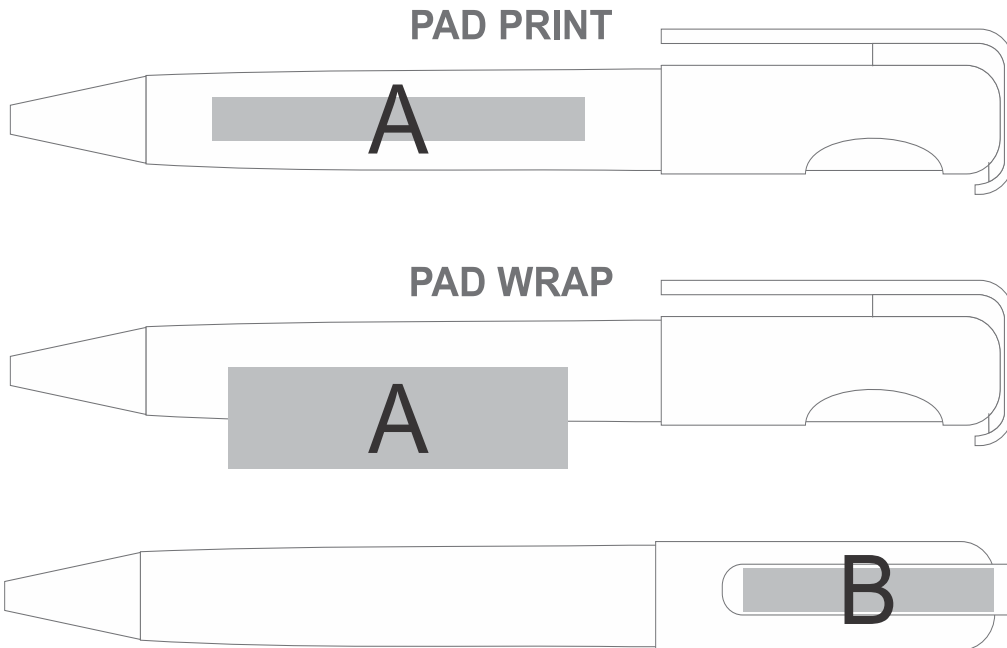

PEN-1940

Koko Smiley Ball Pen

***** Wrap Print on quantities over 500 *****

Need to know:

Branding Options:

Position	Branding Method (Branding Code)	No. of Colours	Dimension
A	Pad Printing (PA)	4 Colours	55mm wide x 6mm high
B	Pad Printing (PA)	4 Colours	37mm wide x 6mm high